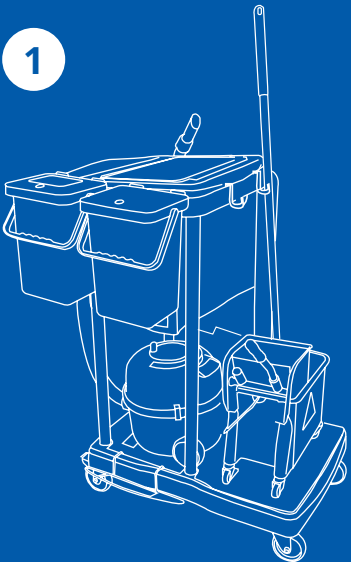

Exel® Multipurpose Trolley

Kit recommendations - mopping systems

With the Exel® Multipurpose Trolley's clever design and innovative rails, holders and clips, it can accommodate a wide range of products for different cleaning methods. This includes Kentucky mopping for larger floor areas, to bucket-free microfibre flat mopping for quick response and spot cleaning. All, of course, while also being able to carry a tub vacuum along with plenty of other accessories. There's so many options that we thought it would be useful to show a few examples of different cleaning kits.