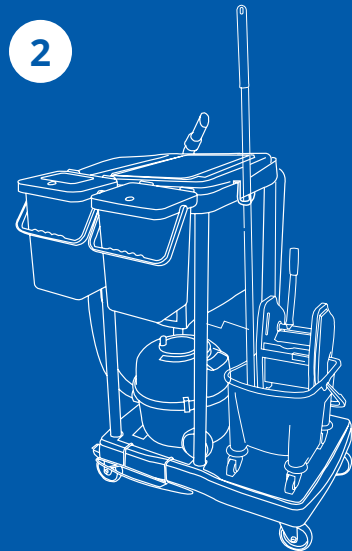

Kentucky Mopping Kit

- **101253** Buffalo Bucket & Wringer
- **100951** Multi-yarn Kentucky Mop
- **103026** Hygiene Handle & Kentucky Fitting